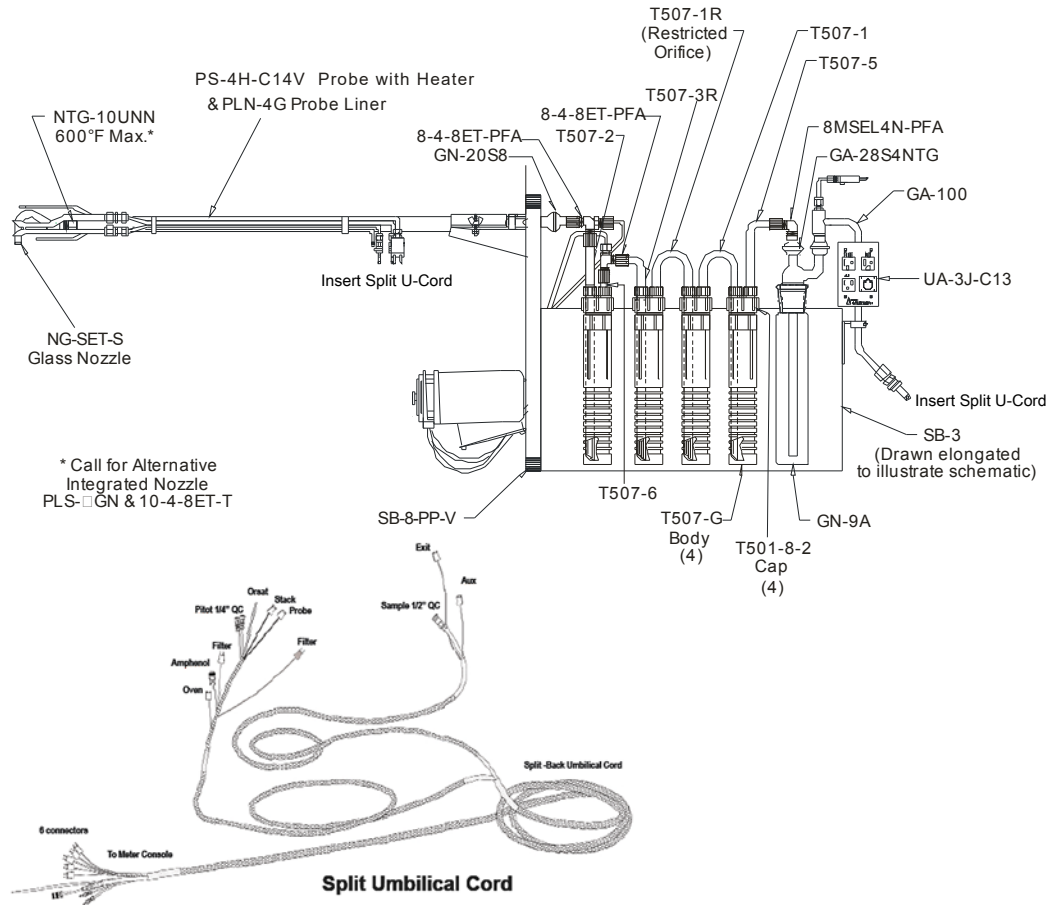

<i>SK-0061H-V includes:</i>			
Part #	Description	Quantity	Qty Shipped
PS-4-HC14V	4 foot Method 5 Probe Sheath or Hastelloy Only, with Pitots, Orsat line and TC, 240V	1	
PLN-4G	Glass Probe Liner	3	
NG-SET-S	Set of 7 Nozzles	1	
NTG-10U	5/8 inch Glass Filled TFE Union, No Nuts or Ferrules	1	
T507G	TFE Impinger Single Piece Body	4	
T501-8-2	PFA Impinger Cap	4	
GN-9A	Glass Impinger Assembly, Plain with O-ring Ball Joints	1	
8-4-8ET-PFA	Tee, Run, 1/2" TU x 1/2" TU x 1/4" TU, PFA	2	
T507-1	PTFE U-Stem with Plain Tip (4th Impinger)	1	
T507-1R	PTFE U-Stem with Restricted Tip (3rd Impinger)	1	
T507-2	PTFE Straight Stem, 1/2" FEP 16" (1st Impinger)	1	
T507-3R	PTFE L-Stem, 1/2" FEP, (2nd Impinger)	1	
T507-5	PTFE L-tube Outlet Tube, 1/2" FEP (4th Impinger)	1	
T507-6	PTFE Straight Tube Outlet (1st Impinger)	1	
GA-28S4NTG	PTFE Adapter Glass Filled, 28mm Socket to 1/4" Female NPT	2	
8MSEL4N-PFA	PFA Elbow, 1/2 inch Tube to 1/4 inch MNPT	1	
GN-20S8	Glass Adapter, 1/2" to #28 Socket	2	
BS28WS	#28 Stainless Steel Ball Joint Clamp, Generic	3	
GA-100	Sample Case Adapter with 1/2 inch Stainless Quick Connect	1	
UA-3J-C13	Power Cord Adapter, Amphenol to 3 Receptacles	1	
SB-8-PP-V	Probe Clamp / Impinger Case Adapter, with peristaltic pump	1	
SB-3	Impinger Box, Model 100	1	
TPFA-4/2	1/4 inch Heavy Wall TFE Tubing	8 ft	
TFC-47	TFE 47mm Filter Column for 1/4 inch Tubing with Extra Inlet	1	
<i>Includes:</i>	T501 End Cap, 1-1/2" NPT	1	
	T504-4 Segment with Side Port for 1/4" Tubing	1	
	T502 1-1/2" NPT Connector	2	
	T504 Column Segment	1	
	T504-47 Column Segment 47mm FH	1	
	T47-4 Segment, Filter Outlet, PFA	1	
	T47-G Grip, Replacement for TFA-47		
	T47-N Clamp Nut, Filter, 47mm		
T55	Wrench Set for TFE Impingers	1	
GF-47MMAT	Filter, Acetate, 47mm, .45 Pore (100/pack)	1	
US-30-10	U-Cord, Split, 30 Feet	1	