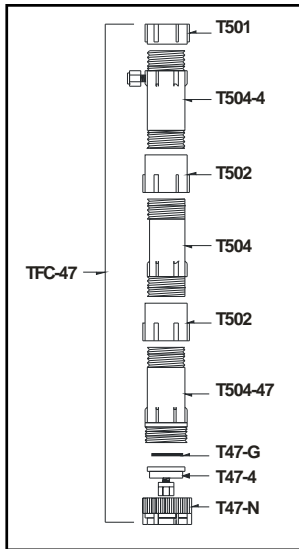

<i>SK-0061H-V includes:</i>			
Part #	Description	Quantity	Qty Shipped
PS-4-HC14V	4 foot Method 5 Probe Sheath or Hastelloy Only, with Pitots, Orsat line and TC, 240V	1	
PLN-4G	Glass Probe Liner	3	
NG-SET-S	Set of 7 Nozzles	1	
NTG-10U	5/8 inch Glass Filled TFE Union, No Nuts or Ferrules	1	
T507G	TFE Impinger Single Piece Body	4	
T501-8-2	PFA Impinger Cap	4	
GN-9A	Glass Impinger Assembly, Plain with O-ring Ball Joints	1	
8-4-8ET-PFA	Tee, Run, 1/2" TU x 1/2" TU x 1/4" TU, PFA	2	
T507-1	PTFE U-Stem with Plain Tip (4th Impinger)	1	
T507-1R	PTFE U-Stem with Restricted Tip (3rd Impinger)	1	
T507-2	PTFE Straight Stem, 1/2" FEP 16" (1st Impinger)	1	
T507-3R	PTFE L-Stem, 1/2" FEP, (2nd Impinger)	1	
T507-5	PTFE L-tube Outlet Tube, 1/2" FEP (4th Impinger)	1	
T507-6	PTFE Straight Tube Outlet (1st Impinger)	1	
GA-28S4NTG	PTFE Adapter Glass Filled, 28mm Socket to 1/4" Female NPT	2	
8MSEL4N-PFA	PFA Elbow, 1/2 inch Tube to 1/4 inch MNPT	1	
GN-20S8	Glass Adapter, 1/2" to #28 Socket	2	
BS28WS	#28 Stainless Steel Ball Joint Clamp, Generic	3	
GA-100	Sample Case Adapter with 1/2 inch Stainless Quick Connect	1	
UA-3J-C13	Power Cord Adapter, Amphenol to 3 Receptacles	1	
SB-8-PP-V	Probe Clamp / Impinger Case Adapter, with peristaltic pump	1	
SB-3	Impinger Box, Model 100	1	
TPFA-4/2	1/4 inch Heavy Wall TFE Tubing	8 ft	
TFC-47	TFE 47mm Filter Column for 1/4 inch Tubing with Extra Inlet	1	
<i>Includes:</i>	T501 End Cap, 1-1/2" NPT	1	
	T504-4 Segment with Side Port for 1/4" Tubing	1	
	T502 1-1/2" NPT Connector	2	
	T504 Column Segment	1	
	T504-47 Column Segment 47mm FH	1	
	T47-4 Segment, Filter Outlet, PFA	1	
	T47-G Grip, Replacement for TFA-47		
	T47-N Clamp Nut, Filter, 47mm		
T55	Wrench Set for TFE Impingers	1	
GF-47MMAT	Filter, Acetate, 47mm, .45 Pore (100/pack)	1	
US-30-10	U-Cord, Split, 30 Feet	1	