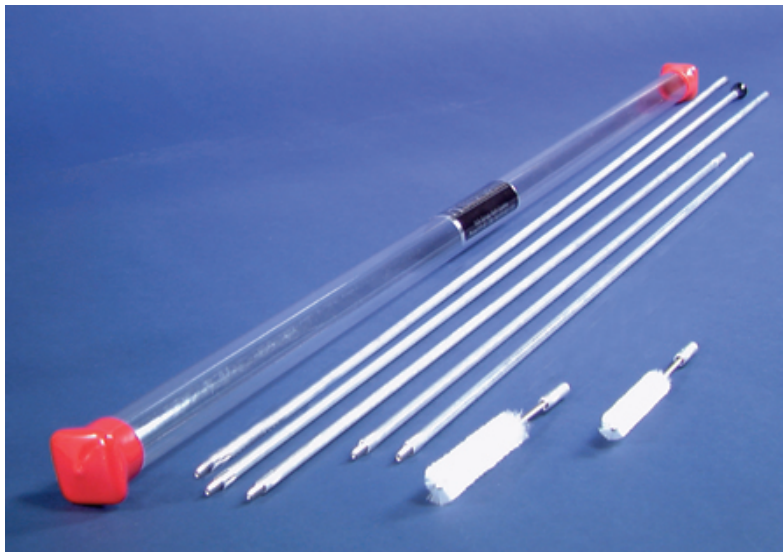

**Modular Probe Brush Extension Kit  
 Nylon Brushes with Aluminum Extensions  
 Part # PBX-S**

<b>PBX-S Includes</b>			
<b>Part#</b>	<b>Description</b>	<b>Quantity</b>	<b>Qty Shipped</b>
PB-5/8A	Probe Brush Assembly, Nylon, 5/8 inch	2	
PBX-2	2-foot Probe Brush Extension	2	
PBX-3	3-foot Probe Brush Extension	3	
PBK-832	Probe Brush Knob	1	
HD1088	Screw, 8-32 x 3/4" Allen Set, Stainless Steel	6	
2044T47	Tubing, 1" O.D., Plastic	4	
2044T67	Cap, Sleeve, 1-V16ID, SQR, Red	2	